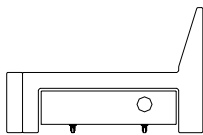

2020 x 750 mm

2070 x 750 mm

2070 x 2020 mm

1180 x 750 mm

2070 x 1180 mm

Silence Bed is a piece of furniture, which was created for comfort sleeping. It is perfect for smaller home places, where you need to create special space for unexpected conditions. You can choose between 2 variations: single and a double bed. The whole frame is made from birch plywood and is possible to add movable boxes under the bed (find the product below). You can choose the one special colour with spectacular wooden texture. The mattresses are not included in price and delivery.