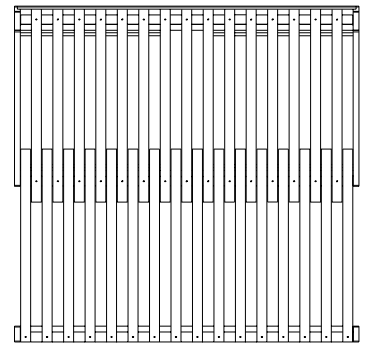

2020 x 750 mm

2070 x 750 mm

2070 x 2020 mm

1180 x 750 mm

2070 x 1180 mm

Silence Bed is a piece of furniture, which was created for comfort sleeping. It is perfect for smaller home places, where you need to create special space for unexpected conditions. You can choose between 2 variations: single and a double bed. The whole frame is made from birch plywood and is possible to add movable boxes under the bed (find the product below). You can choose the one special colour with spectacular wooden texture. The mattresses are not included in price and delivery.