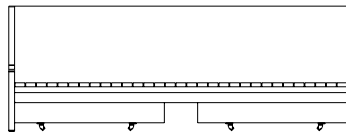

2020 x 750 mm

2070 x 750 mm

2070 x 2020 mm

1180 x 750 mm

2070 x 1180 mm

Silence Bed is a piece of furniture, which was created for comfort sleeping. It is perfect for smaller home places, where you need to create special space for unexpected conditions. You can choose between 2 variations: single and a double bed. The whole frame is made from birch plywood and is possible to add movable boxes under the bed (find the product below). You can choose the one special colour with spectacular wooden texture. The mattresses are not included in price and delivery.